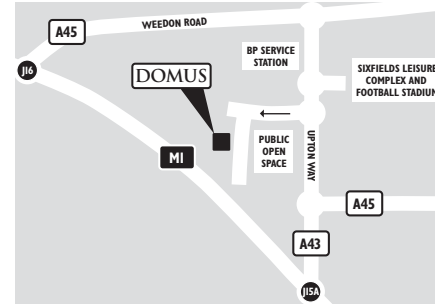

UPTON WAY › NORTHAMPTON › NN5 4EQ

Shopping/Recreation/Leisure Facilities

Northampton has 4 theatres, 3 cinemas including an art house cinema, 4 art galleries and a host of restaurant and shops. The Grosvenor Shopping Centre houses many high street names and the adjacent Peacock Place Shopping Centre is home to smaller individual shops. Northampton Market dates back to 1235 and has over 150 stalls. Many smaller markets are available in surrounding towns. There are lots of fitness centres available including a rock climbing wall at the athletics club.

Transport Facilities

Road

Arena Gate is a short drive from the A45 and 5 miles from the M1 junction 16. The M40 Junction 11 is 25 miles away.

Bus

Northampton Bus Station, Lady's Lane, Northampton, NN4 01604 755155 www.transportdirect.info